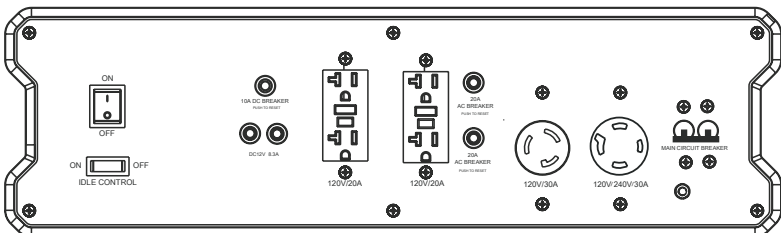

GEN-6000-OMMO Control Panel: