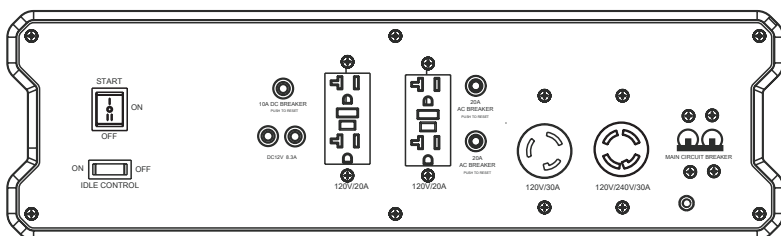

Noise level tested at seven meters (75% load). Rating represents minimum noise level rating.

*Dimensions include the wheel kit with the handles in the down position.

Accessories:

PART NUMBER	DESCRIPTION	FITS MODELS
32-0915	RV generator adapter - 30A/125V female/male; use to connect RV cordsets to 30A generators	All models
AW-5090-0009	Lifting hook - For easier portability, folds down and out of the way when not in use	GEN-3600-OMMO
AW-6000-1002	Equipment cover - Keeps your equipment clean, dry and looking like new	6000 & 8000-watt models

GEN-3600-OMMO Control Panel:

GEN-6000-OMMO Control Panel:

GEN-8000-OMME Control Panel:

WARNING: Cancer and Reproductive Harm - www.P65Warnings.ca.gov.